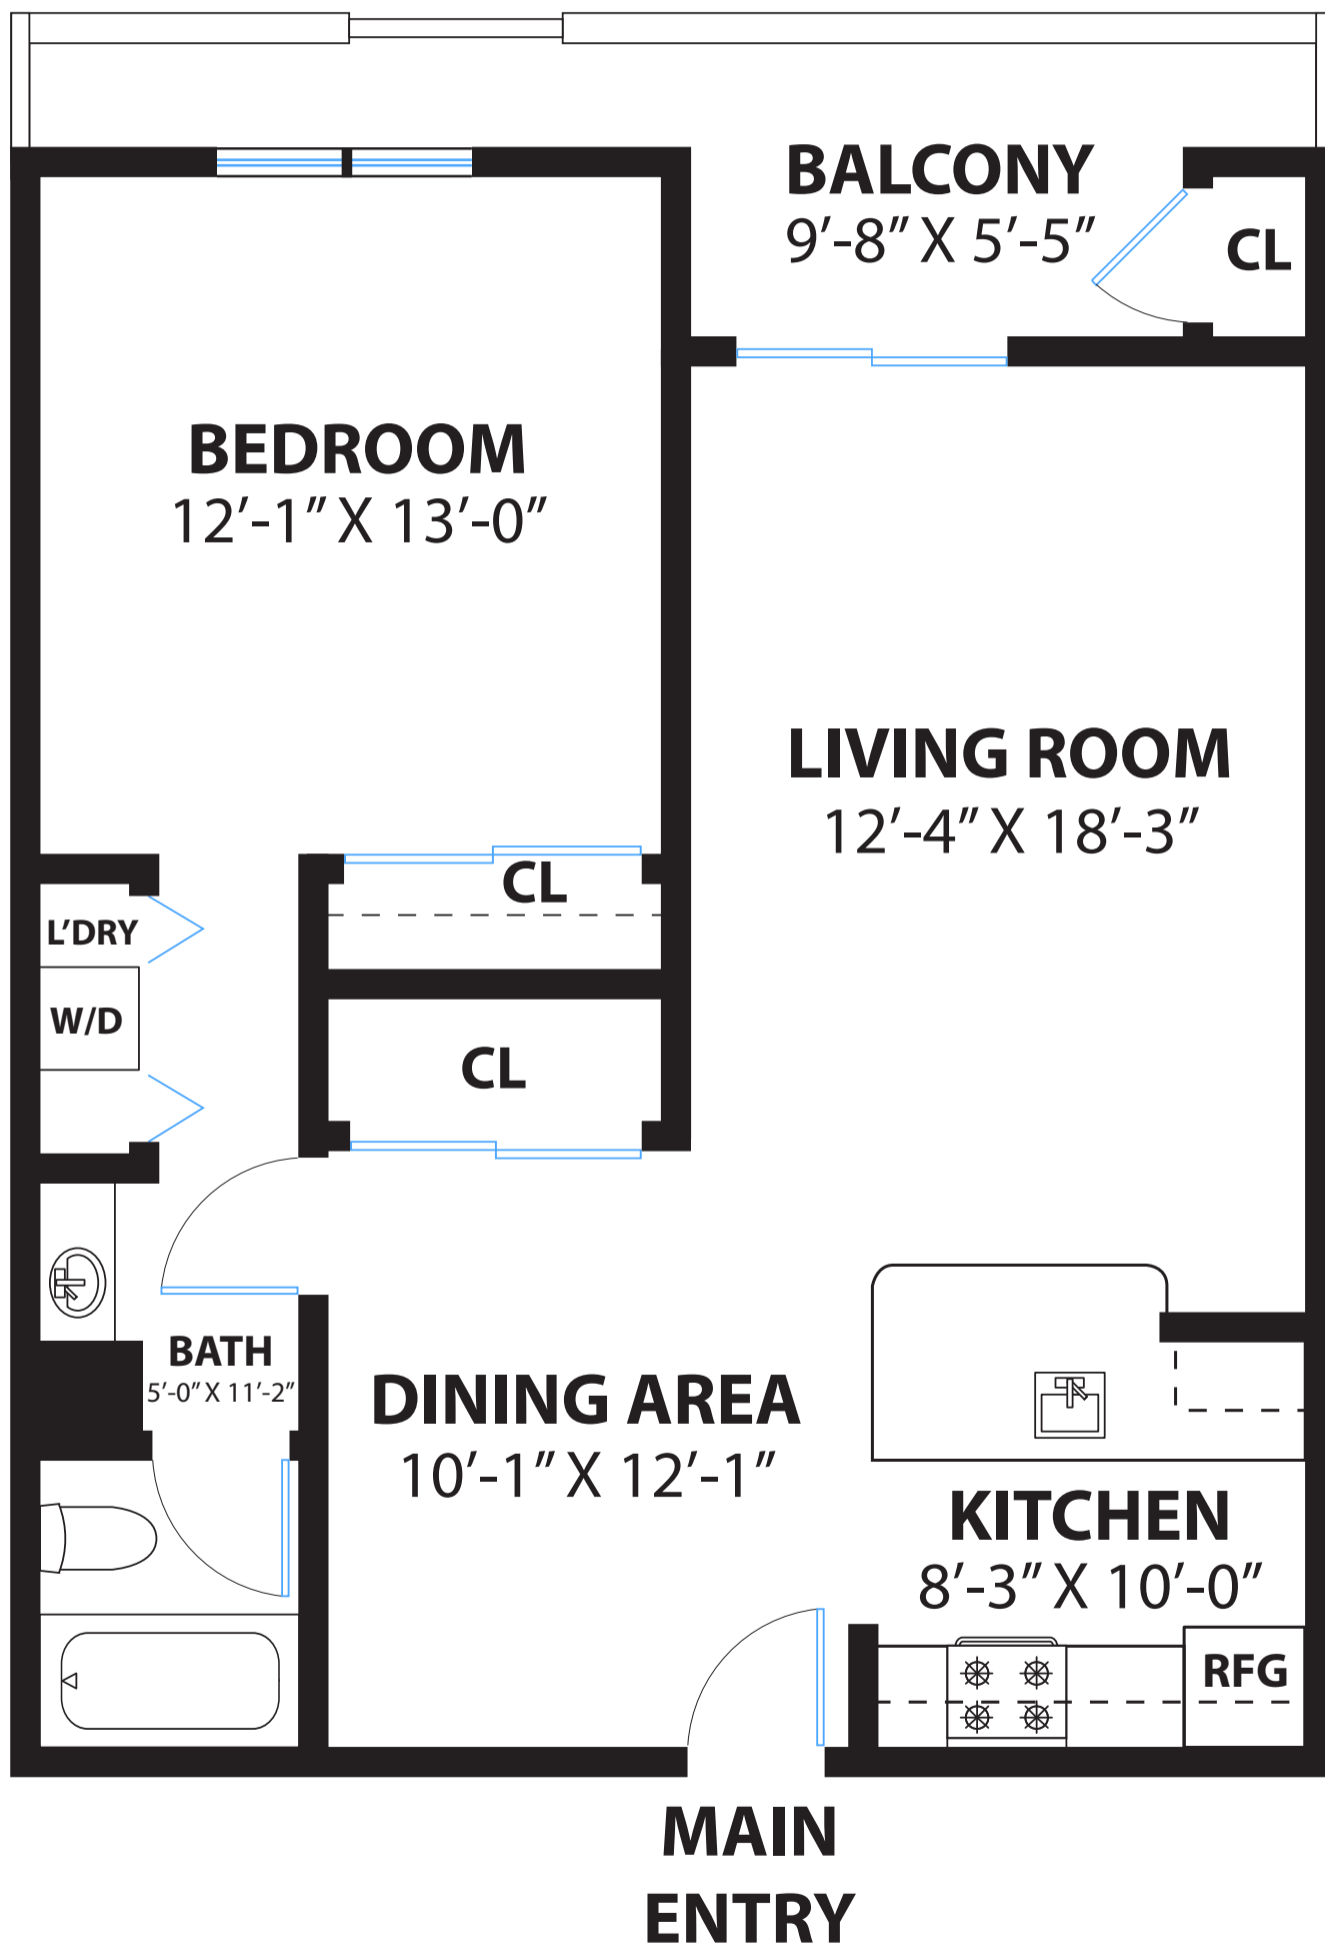

6400 CHRISTIE AVENUE #3315

EMERYVILLE

DISCLAIMER: RENDERING BY OPEN HOMES PHOTOGRAPHY. ALL MEASUREMENTS ARE APPROXIMATE AND MAY NOT BE EXACT.
DO NOT RELY ON THE ACCURACY OF THIS FLOOR PLAN WHEN DETERMINING THE PRICE OF A PROPERTY OR MAKING DECISIONS
REGARDING BUYING OR SELLING OF PROPERTIES WITHOUT INDEPENDENT VERIFICATION.